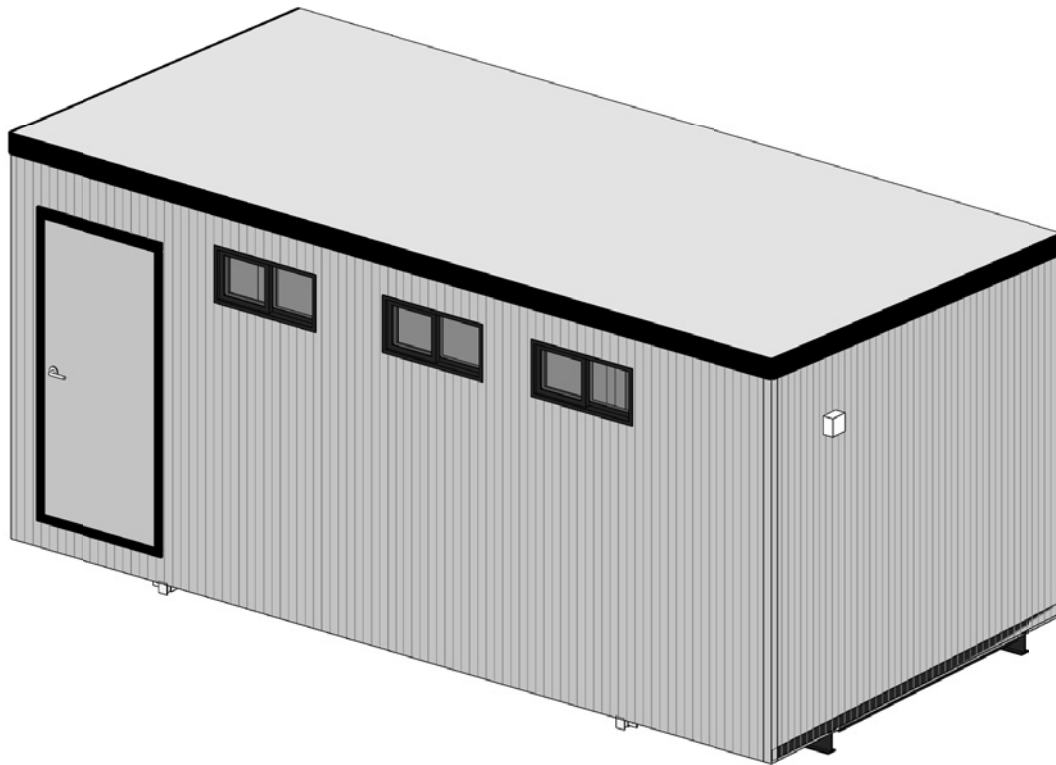

TOILET MALE

6.0 X 3.0

13 62 11
ausco.com.au

TM6030-B

STANDARD INCLUSIONS:

- > 1 external plain metal door 2043 x 886
- > 6 windows 350 x 755 with flyscreens and obscured glazing
- > 2 diffused LED batten lights, 38W
- > 2 double socket GPO's, 10 Amps
- > 1 load centre & power entry box
- > 5 full height (1550 x 900) sanitary partitions
- > 5 vitreous china toilet suites
- > 5 chrome toilet roll holders
- > 1 urinal, 1800mm long
- > 5 stainless steel basins w/ flick mixer (cold only) and 250mm acrylic

Splashback:

- > 5 mirrors 450 x 600
- > 1 extraction fan

STANDARD FINISHES:

Exterior:

- > Trimdeck® roof cladding (Surfmist)
- > CCS Mesa cladding to exterior walls (Merino)
- > R1.5 glasswool batts (ceiling)