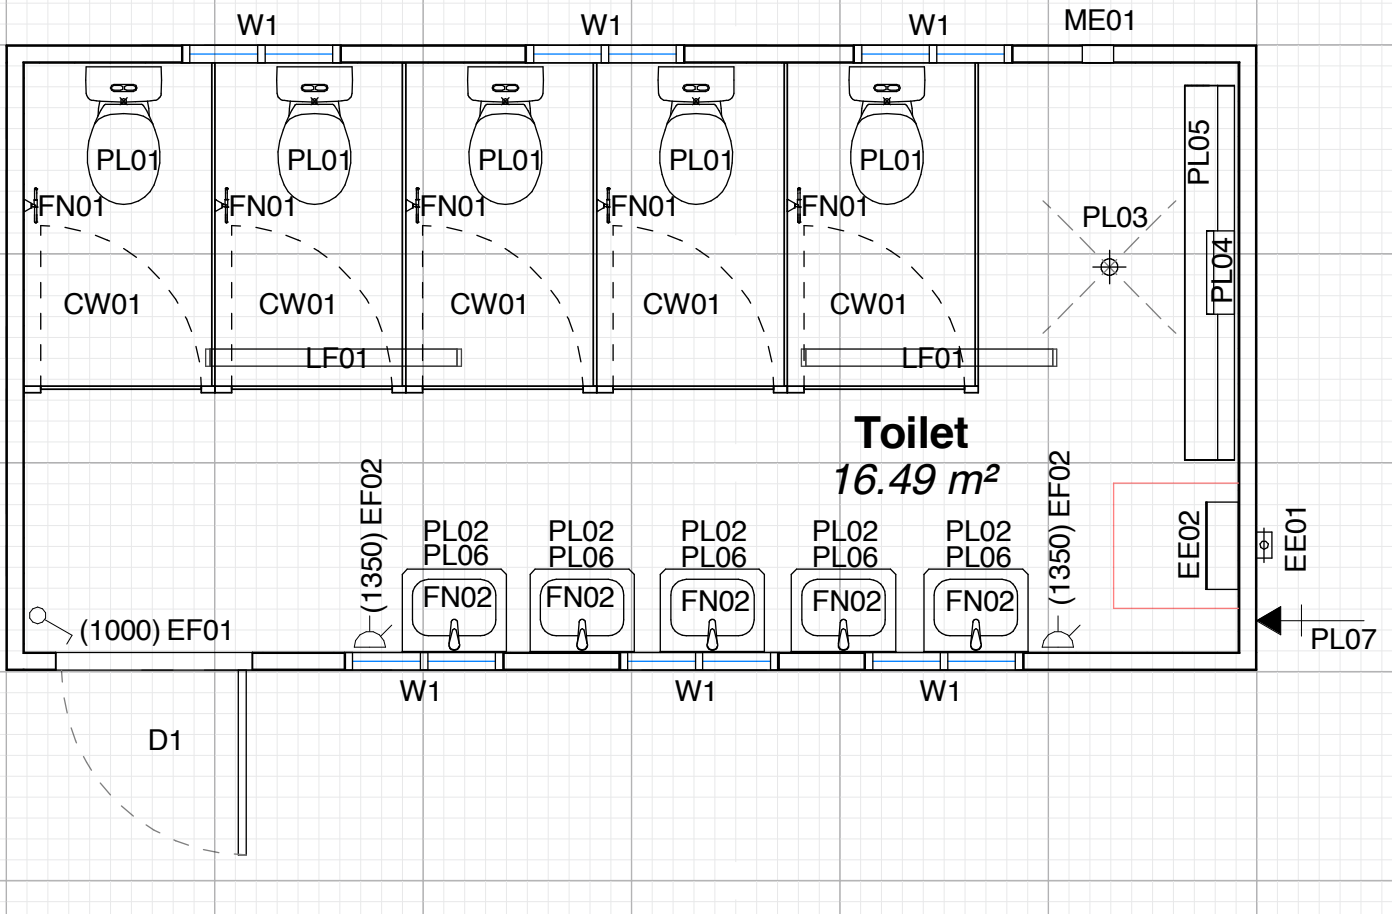

TOILET MALE

6.0 X 3.0

OTHER DESIGN OPTIONS

At Ausco, we understand that you may want to tailor your building to the unique needs of your business. For information about structural, complexing and design options available (including finishes, fixtures, fittings and cladding options) for this building, please contact your local Ausco representative.

13 62 11
ausco.com.au